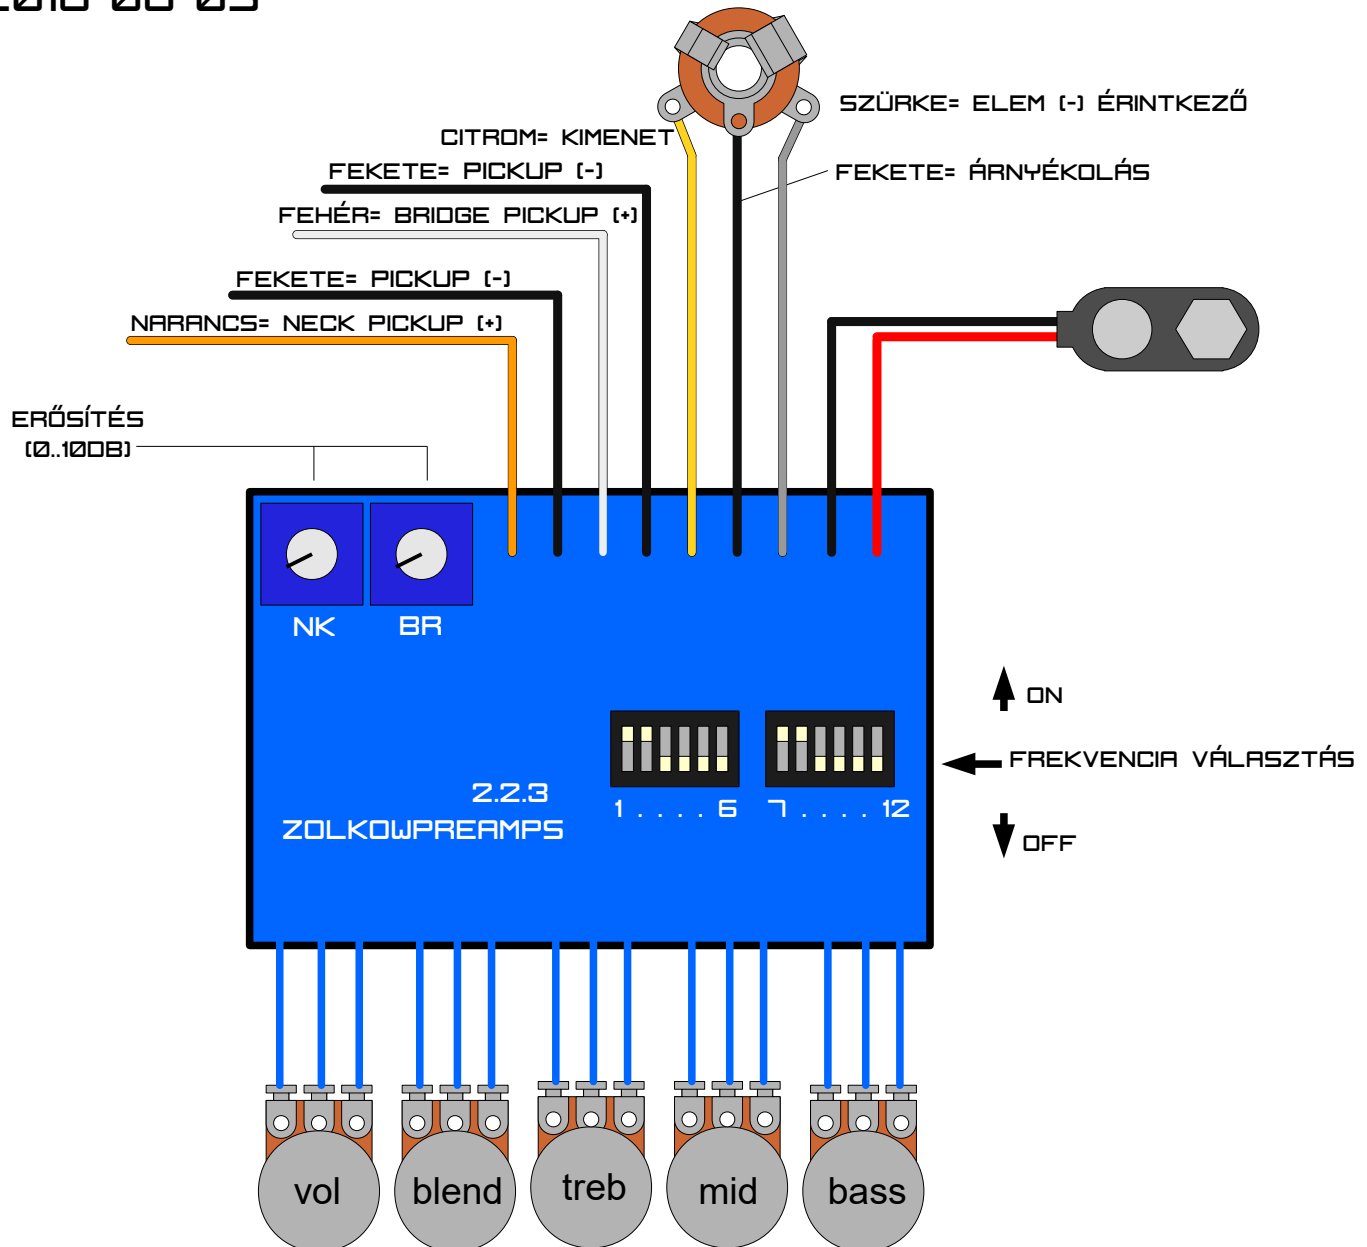

ZOLKOWPREAMPS 2.2.3 V2

3 SÁVOS BASSZUSGITÁR ELEKTRONIKA AKTÍV BLENDEL

2016-06-05

FREKVENCIÁK:

mély = 20 Hz: [11, 12 = on]
mély = 40 Hz: [11, 12 = off]

közép = 220 Hz: [5, 6, 7, 8, 9, 10 = ON]
közép = 400 Hz: [5, 6, 7, 8 = OFF] [9, 10 = ON]
közép = 600 Hz: [5, 6 = OFF] [7, 8 = ON] [9, 10 = OFF]
közép = 900 Hz: [5, 6 = ON] [7, 8, 9, 10 = OFF]
közép = 1800 Hz: [5, 6, 7, 8, 9, 10 = OFF]

magas = 20 KHz high shelf : [1, 2, 3, 4 = OFF]
magas = 10 KHz high shelf : [1 = ON] [2, 3, 4 = OFF]
magas = 10 KHz bandpass : [1, 2 = ON] [3, 4 = OFF]
magas = 5 KHz high shelf : [3 = ON] [1, 2, 4 = OFF]
magas = 5 KHz bandpass : [1, 2 = OFF] [3, 4 = ON]
magas = 4 KHz high shelf : [1, 3 = ON] [2, 4 = OFF]
magas = 4 KHz bandpass : [1, 2, 3, 4 = ON]